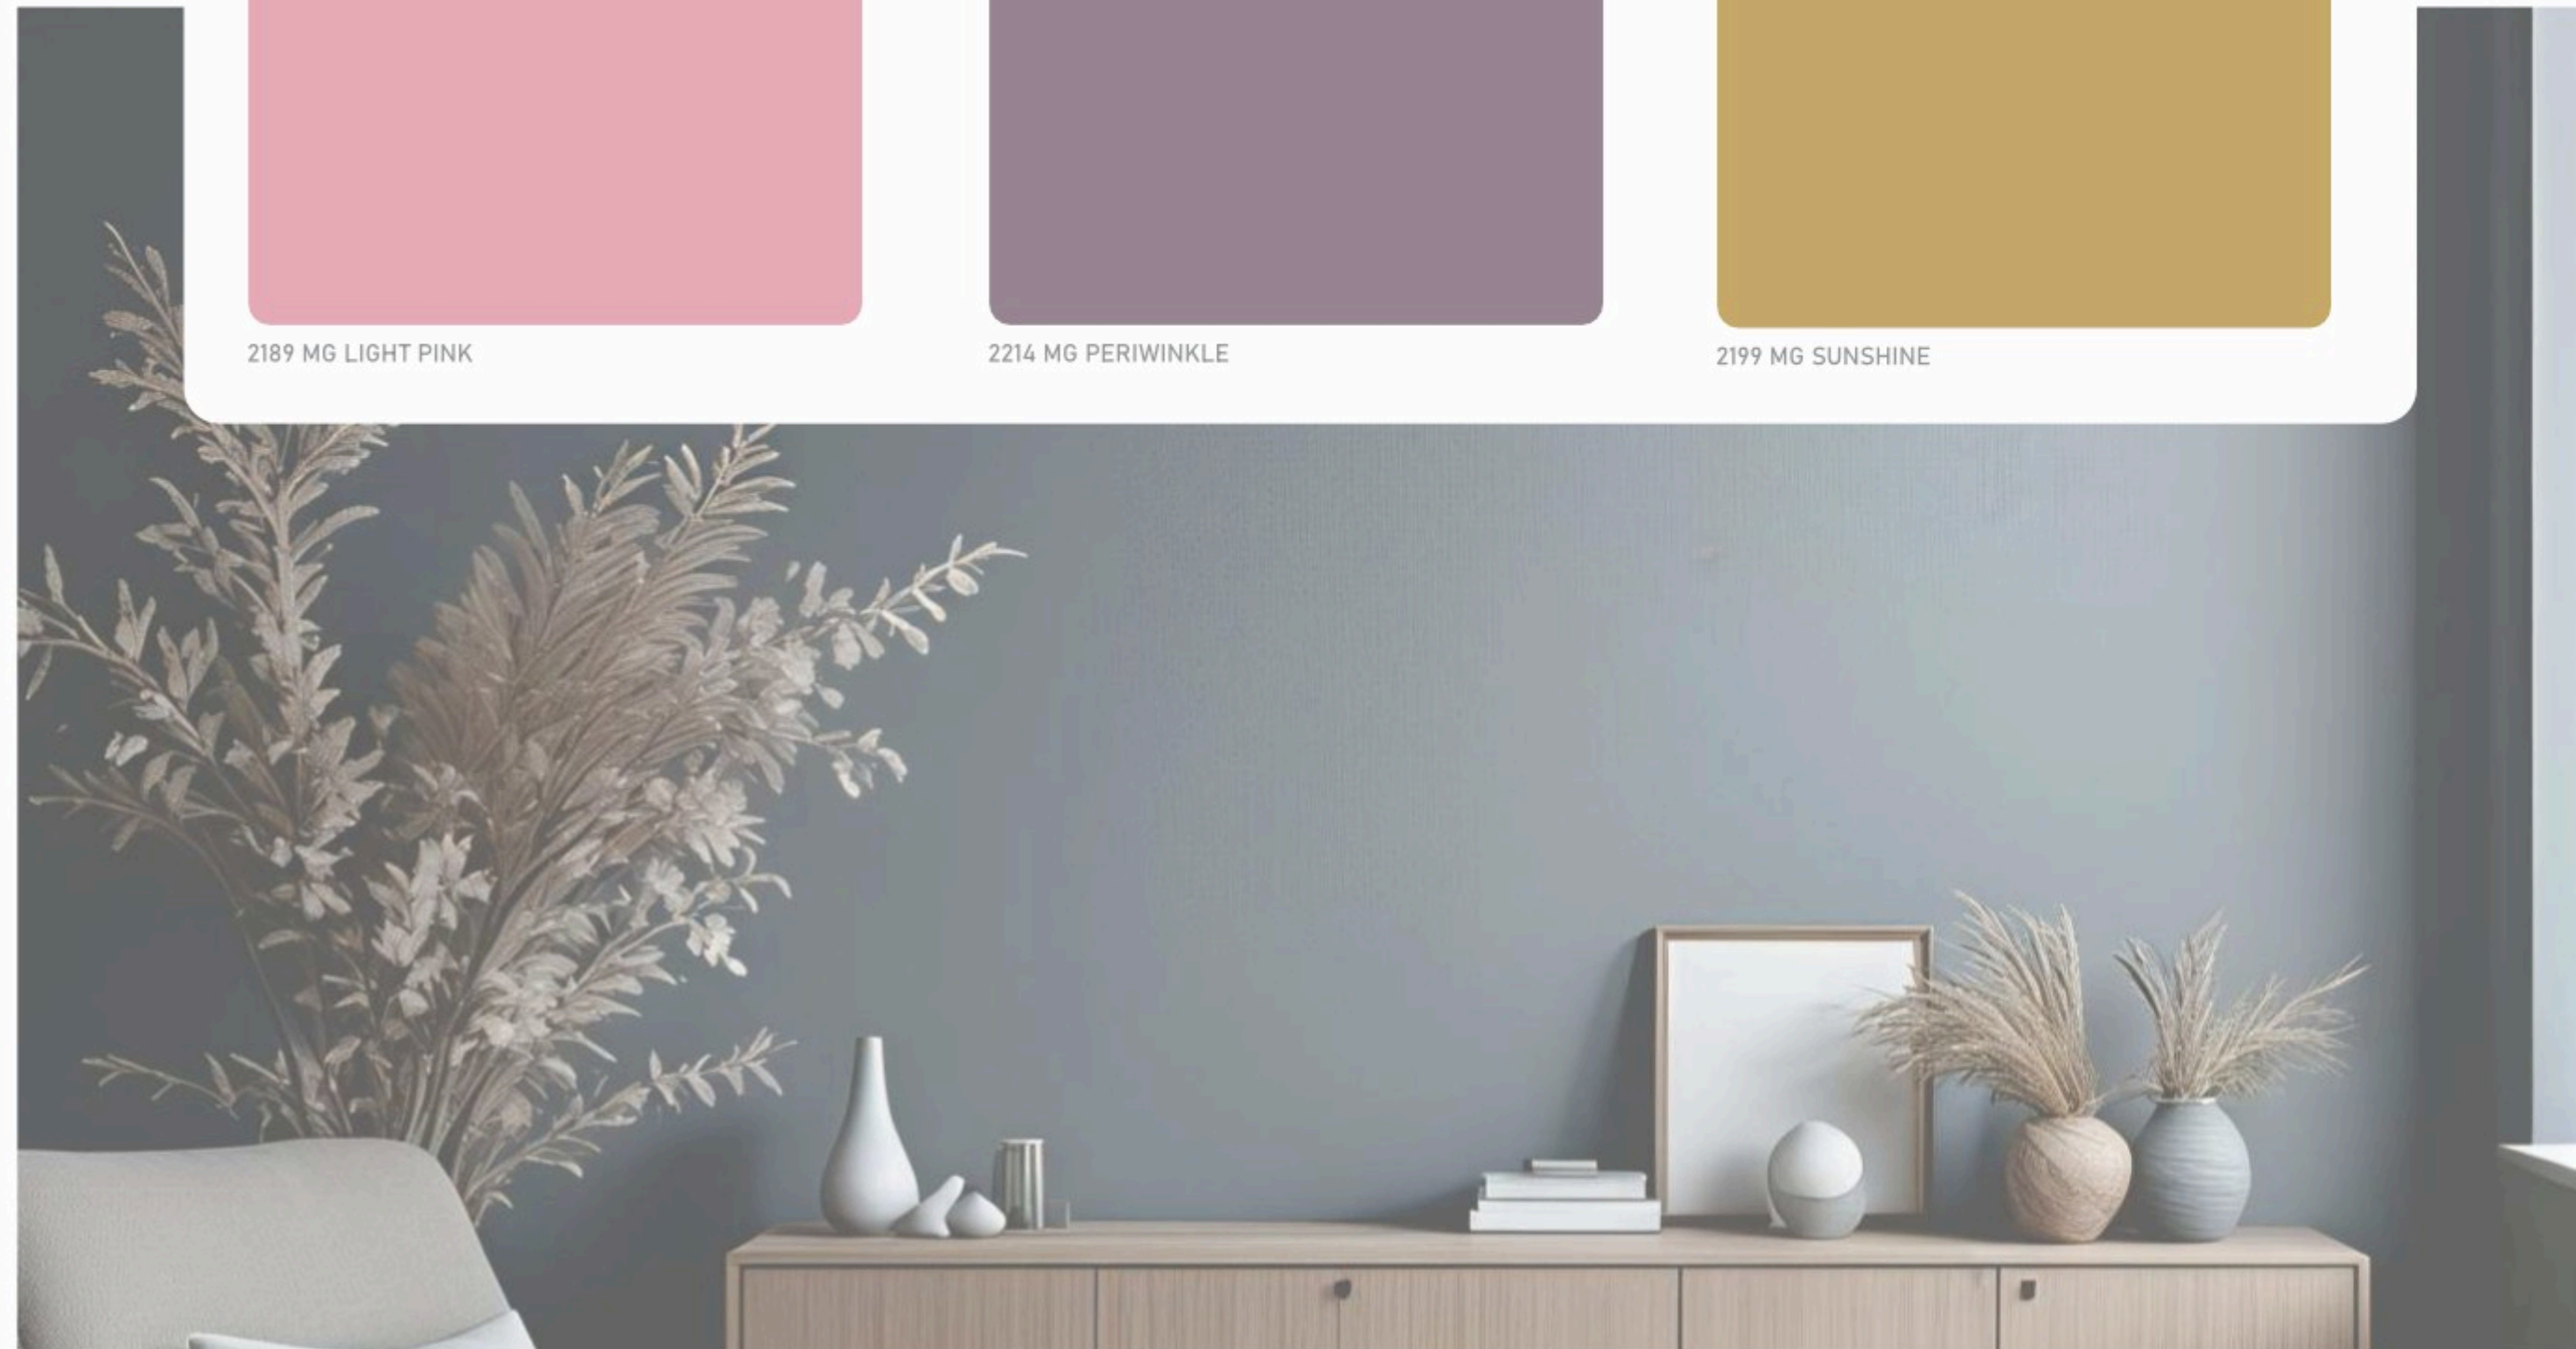

MIRROR GLOSS

hues of nature

A flamboyant reign of decor ideas for a fervor of magnificence and modish edge.